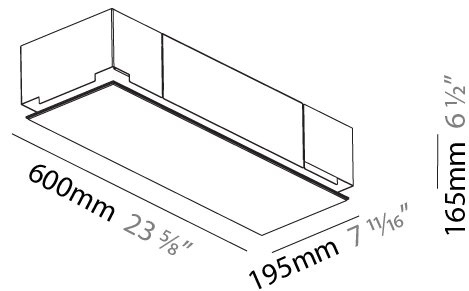

GENERAL

Series: Pi2
Subseries: Pi2 Whiteline
Brand: Prolicht
Division: Architectural
Mounting Type: Trimless
Mounting Location: Ceiling
Subcategory: Ambient

PHYSICAL

Shape: Rectangle
Length (mm): 600
Length (in): 23 5/8
Width (mm): 195
Width (in): 7 11/16
Depth (mm): 165
Depth (in): 6 1/2
Ceiling Thickness (mm): 10 / 12.5 / 15 / 25 / 30
Ceiling Thickness (in): 3/8 or 1/2 or 9/16 or 1 or 1 3/16
Min. Recessing Depth (mm): 180
Min. Recessing Depth (in): 7 1/16
Light Distribution: Direct
Weight (kg): 4.2
Weight (lbs): 9.24
Diffuser: PMMA - Opal
Fixture Material: Extruded Aluminum / Steel
Cut-out Measurements: 635mm / 25" x 230mm / 9 1/16"
Upon Request: Unique Sizes Unique Ceiling Thickness Unique Mounting Depth Spot Inserts

ELECTRICAL

Lamp Type: LED (Zhaga Standard)
Total Output Wattage (W): 19.1
Dimming: [Tri-Mode (Non-Dimming and Phase Dimming (120Vac only) and 0-10V Dimming)](#)
Driver Included: Yes
Driver Location: Integrated
Driver Type: Constant Current - Universal
Driver Class: Class 2
Input Voltage (V): 120 - 277
Constant Current (MA): 500

LED

Color Temperature (°K): [3000](#) / [3500](#) / [4000](#)
Max. Delivered Lumen (lm): 1430 / 1538 / 1570
CRI: >80 CRI
Efficiency (%): 58.2
Lamp Life (hrs): 50000
Upon Request: RGB-W Tunable White Special Color Temperature CRI90

OPTICAL

RATINGS AND CERTIFICATIONS

Certified By: Certified for North American Standards
IP rating: IP20